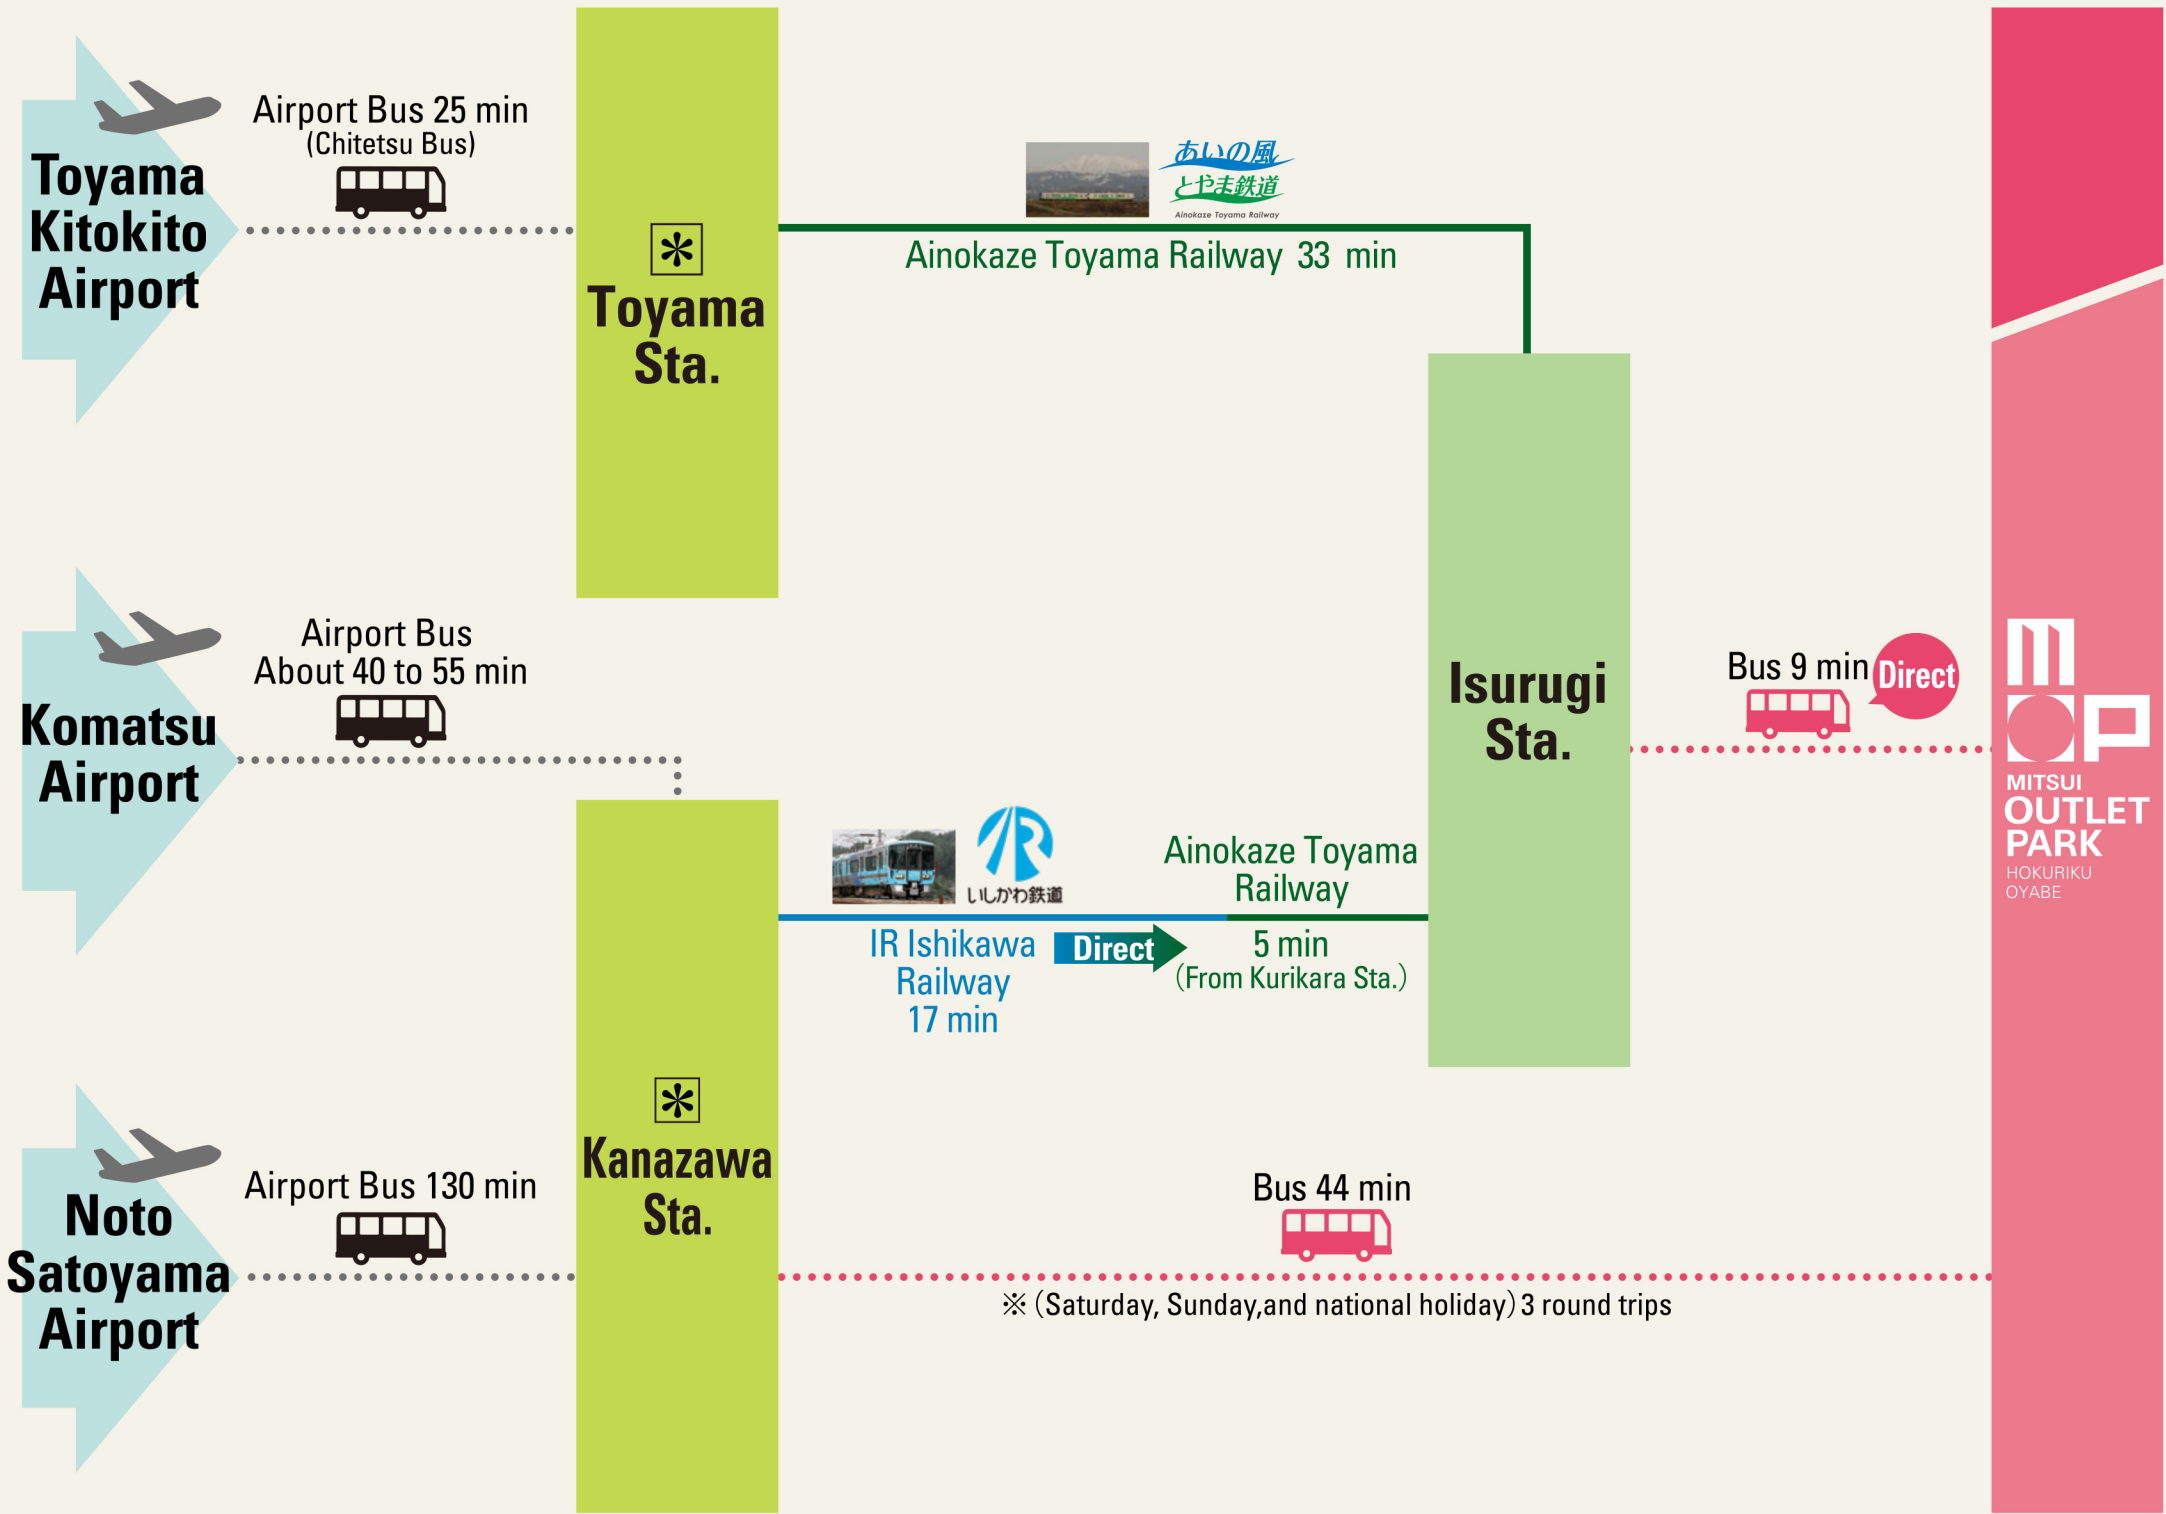

Access from the nearest airport or station to the outlet park.

From the major cities of Japan

※ Times shown above are the shortest times required for transportation. ※ The time may vary depending on the line, service, or route used.  
 ※ For Toyama Kitokito Airport, Komatsu Airport, and Noto Satoyama Airport, domestic lines are available from Haneda Airport.  
 ※ Shinkansen stations