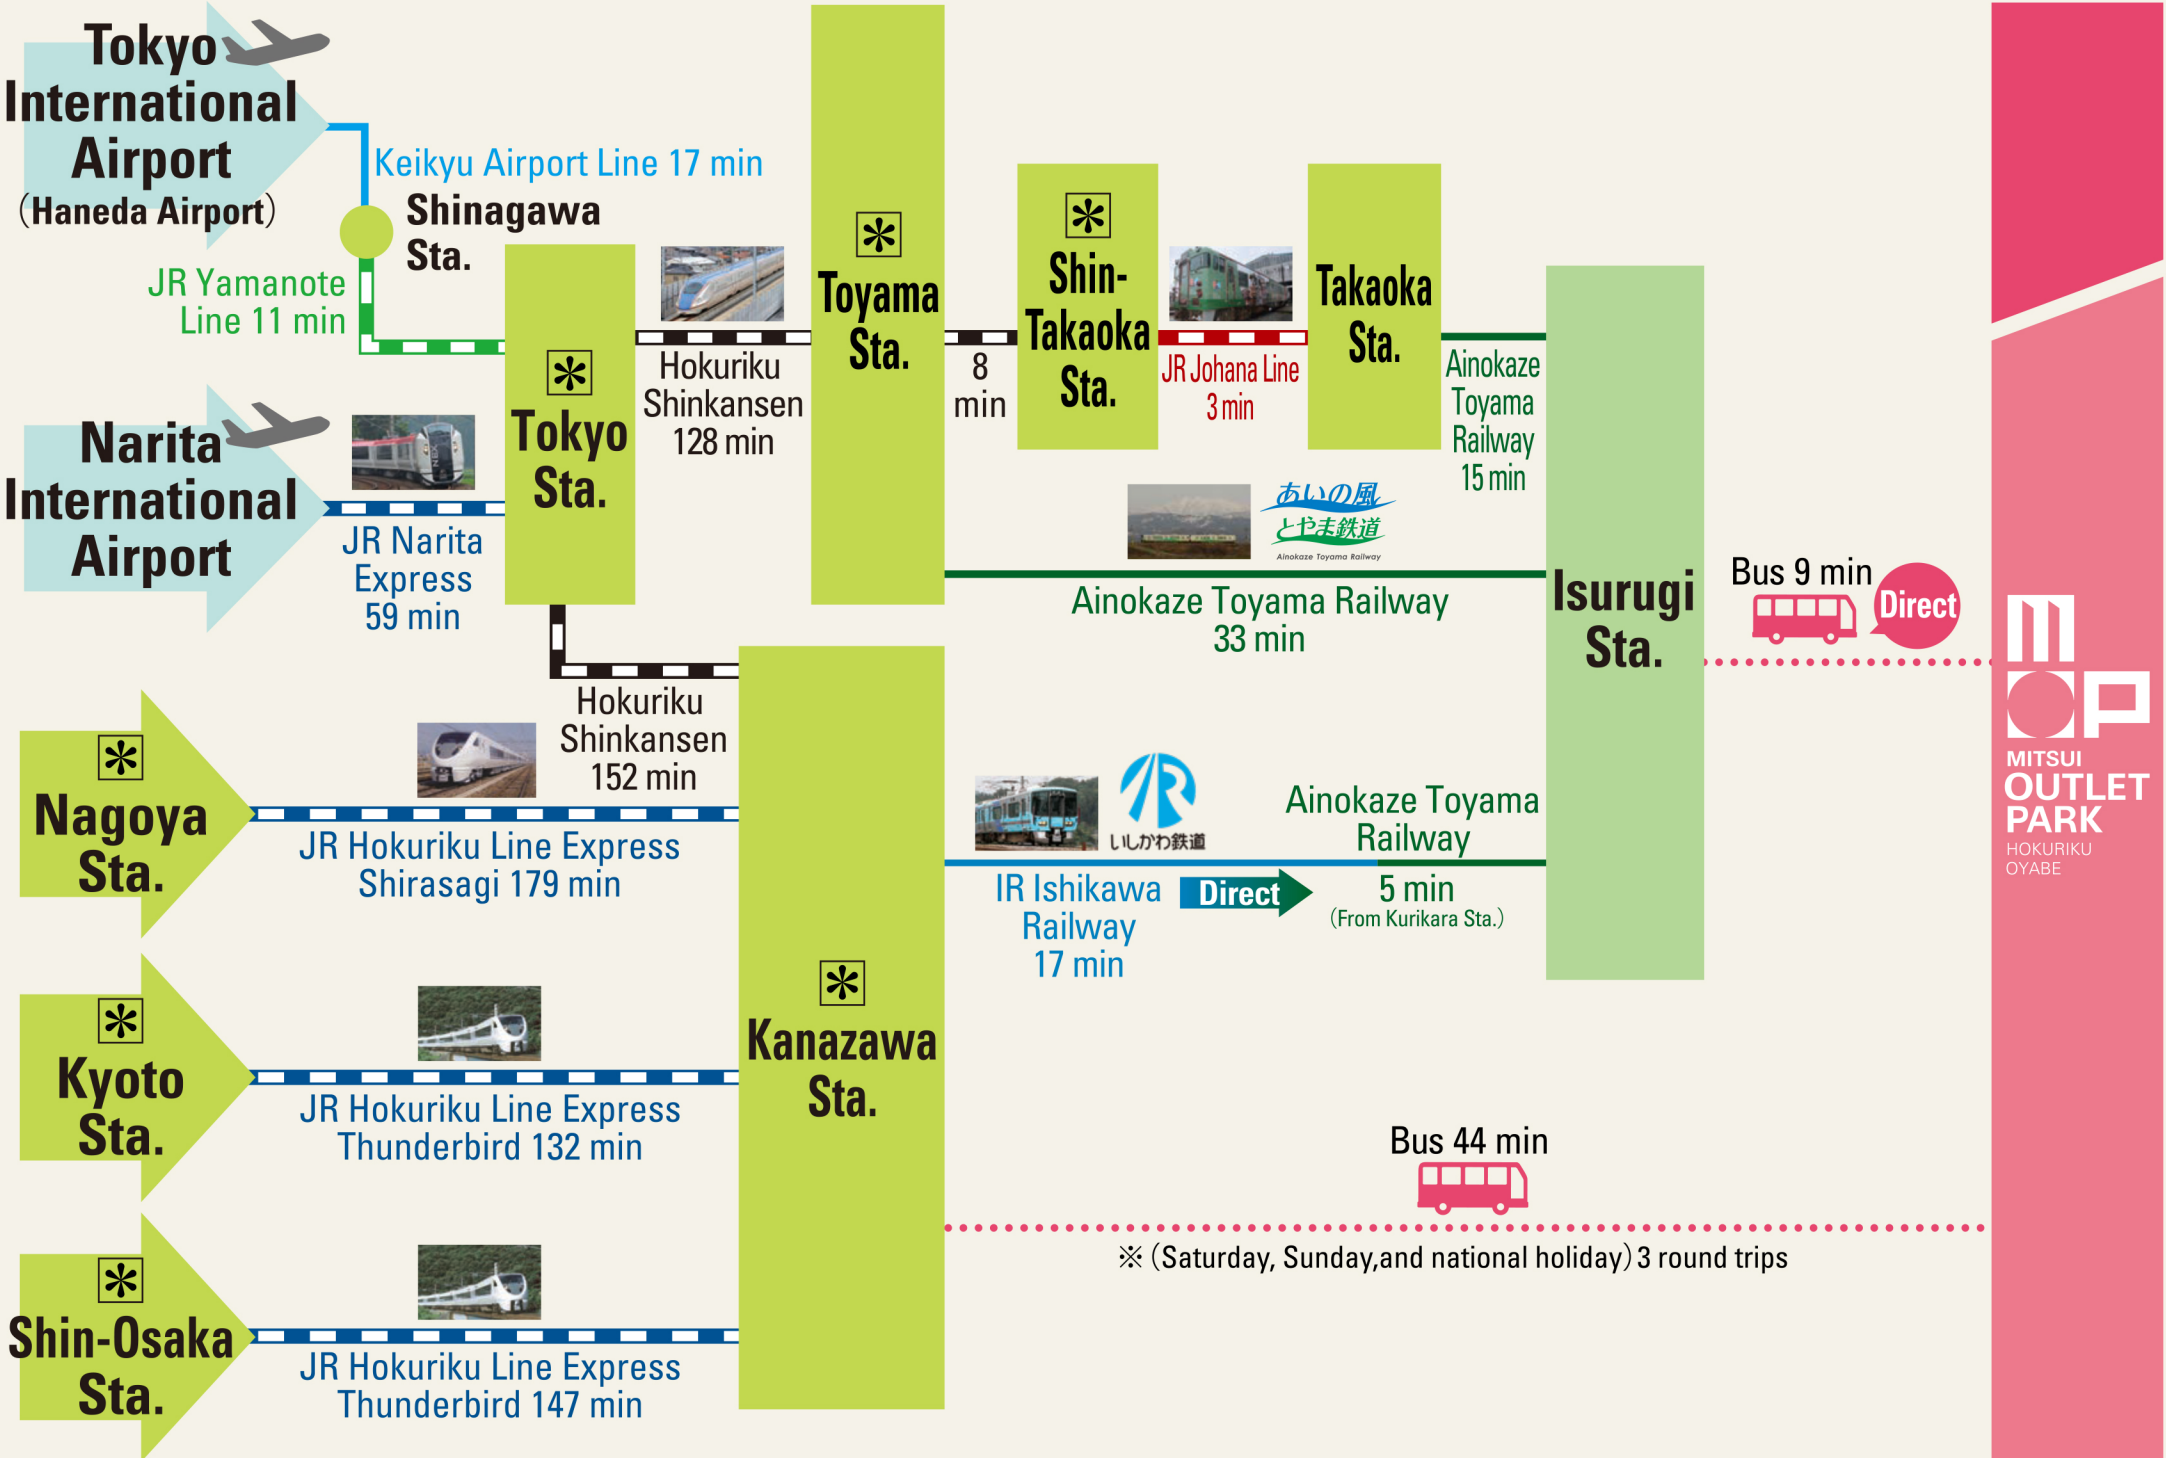

Access from the nearest airport or station to the outlet park.

From the major cities of Japan

※ Times shown above are the shortest times required for transportation. ※ The time may vary depending on the line, service, or route used.  
 ※ For Toyama Kitokito Airport, Komatsu Airport, and Noto Satoyama Airport, domestic lines are available from Haneda Airport.  
 ※ Shinkansen stations