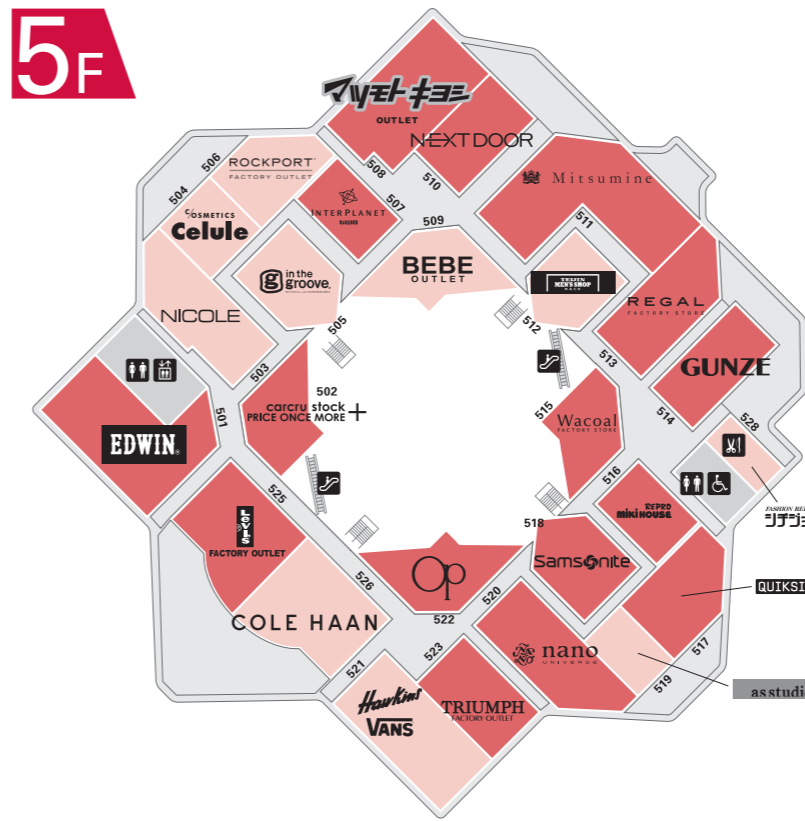

5F Tax Free Shop

Men's/Women's 男裝/女裝 男裝/女裝 남성/여성	322 URBAN RESEARCH warehouse
Sports & Outdoors 運動用品&戶外用品 體育用品&戶外用品 스포츠&아웃도어	315 UNDER ARMOUR FACTORY HOUSE
Shoes & Bags 鞋&箱包 鞋類&袋類 신발&가방	321 COACH
	318 FURLA
	303 GREGORY
	320 kate spade new york
	301 MICHAEL KORS
	314 SYUNSOKU Achilles OUTLET
Specialty Stores 小商品&雜貨 小物&雜貨 잡화&생활용품	302 KYOCERA KITCHEN OUTLET
	316 Utsuwa Market Tachikichi
Fashion Goods 時裝飾件 時裝飾件 패션용품	305 ZWILLING GROUP BRAND OUTLET
	317 Fukuske Outlet
	307 T.G.C. OUTLET
Watches & Accessories 手錶&飾品 鐘錶&飾品 시계&액세서리	304 SEIKO OUTLET

4F Tax Free Shop

Women's 女裝 女裝 여성	412 MAJESTIC LEGON
Men's/Women's 男裝/女裝 男裝/女裝 남성/여성	410 BEAMS OUTLET
	411 PAL GROUP OUTLET
Sports & Outdoors 運動用品&戶外用品 體育用品&戶外用品 스포츠&아웃도어	414 adidas Factory Outlet
	409 ASICS FACTORY OUTLET
	404 CANTERBURY OF NEW ZEALAND OUTLET
	407 Columbia Sportswear OUTLET
	408 DESCENTE OUTLET STORE
	406 mont-bell/mont-bell factory outlet
	401 new balance factory store
	402 NIKE Clearance Store
	403 PUMA OUTLET ※ 6/7 open
	413 TaylorMade - adidas Golf

Specialty Stores 小商品&雜貨 小物&雜貨 잡화&생활용품	415 Timberland® OUTLET STORE
	405 Sylvanian Families / Master Piece
Men's 男裝 男裝 남성	519 as studio
	510 NEXTDOOR
	512 TEJIN MEN'S SHOP RACK
Women's 女裝 女裝 여성	505 in the groove outlet
	507 INTER PLANET two
Men's/Women's 男裝/女裝 男裝/女裝 남성/여성	501 EDWIN OUTLET
	525 Levi's® FACTORY OUTLET
	511 Mitsumine
	520 nano · universe
	503 NICOLE
Kids 兒童裝 童裝 아동	509 BEBE OUTLET
	516 miki HOUSE REPRO
Sports & Outdoors 運動用品&戶外用品 體育用品&戶外用品 스포츠&아웃도어	522 Op outlet
	517 QUIKSILVER FACTORY OUTLET STORE
Shoes & Bags 鞋&箱包 鞋類&袋類 신발&가방	502 carcru stock+PRICE ONCE MORE
	526 COLE HAAN
	521 HAWKINS & VANS
	513 REGAL FACTORY STORE
	506 ROCKPORT
	518 Samsonite
Fashion Goods 時裝飾件 時裝飾件 패션용품	504 celule
	514 GUNZE OUTLET
	508 MatsumotoKiyoshi OUTLET
	523 Triumph FACTORY OUTLET
	515 Wacoal FACTORY STORE
Services 服務 服務 서비스	528 Shichijo

Tax Free Shop
Japan. Tax-free Shop

*See inside for more information.
※詳情請參閱裡面。
※자세한 내용은 안팎을 확인해 주십시오.

FREE Wi-Fi

*See inside for how to access Wi-Fi.
※A user's guide is available at the Information Desk.

Gourmet & Food

*See inside for more information on the types.
※各类型的詳情請參閱裡面。
※各種類的詳情請參閱裡面。
※다 장로의 자세한 내용은 안팎을 확인해 주십시오.

Wi-Fi

*Wi-Fi의 연결 방법 등 상세한 내용은 안팎을 확인해 주십시오.
※綜合服務台備有使用指南。
※Wi-Fi의 연결 방법 등 상세한 내용은 안팎을 확인해 주십시오.
※綜合服務臺備有使用指南。
※Wi-Fi 접속 방법은 안팎을 확인해 주십시오.
※Wi-Fi 접속 방법은 안팎을 확인해 주십시오.
※Wi-Fi 접속 방법은 안팎을 확인해 주십시오.
※Wi-Fi 접속 방법은 안팎을 확인해 주십시오.

UnionPay 银联 欢迎使用银联卡

*May not be available in some shops.
※部分店舖無法使用。
※部分店舖無法使用。
※일부 사용하실 수 없는 매장이 있습니다.