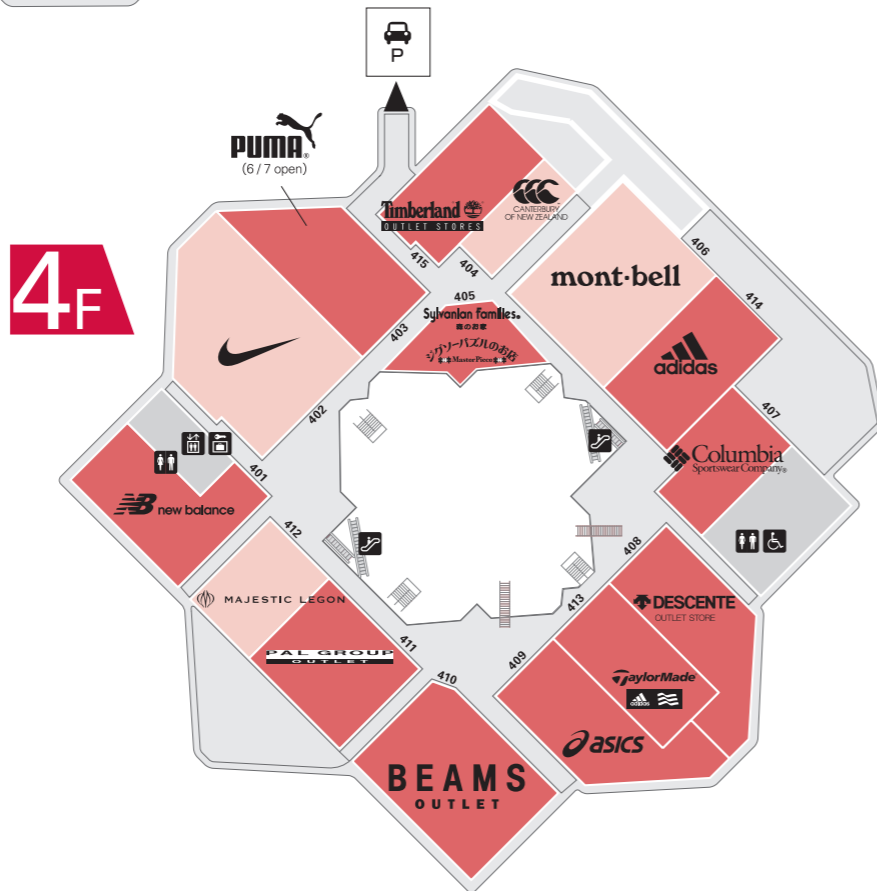

5F Tax Free Shop

Men's/Women's 男裝/女裝 男裝/女裝 남성/여성	322 URBAN RESEARCH warehouse
Sports & Outdoors 運動用品&戶外用品 體育用品&戶外用品 스포츠&아웃도어	315 UNDER ARMOUR FACTORY HOUSE
Shoes & Bags 鞋&箱包 鞋類&袋類 신발&가방	321 COACH
	318 FURLA
	303 GREGORY
	320 kate spade new york
	301 MICHAEL KORS
	314 SYUNSOKU Achilles OUTLET
Specialty Stores 小商品&雜貨 小物&雜貨 잡화&생활용품	302 KYOCERA KITCHEN OUTLET
	316 Utsuwa Market Tachikichi
Fashion Goods 時裝飾件 時裝飾件 패션용품	305 ZWILLING GROUP BRAND OUTLET
	317 Fukuske Outlet
	307 T.G.C. OUTLET
Watches & Accessories 手錶&飾品 鐘錶&飾品 시계&액세서리	304 SEIKO OUTLET

4F Tax Free Shop

Women's 女裝 女裝 여성	412 MAJESTIC LEGON
Men's/Women's 男裝/女裝 男裝/女裝 남성/여성	410 BEAMS OUTLET
	411 PAL GROUP OUTLET
Sports & Outdoors 運動用品&戶外用品 體育用品&戶外用品 스포츠&아웃도어	414 adidas Factory Outlet
	409 ASICS FACTORY OUTLET
	404 CANTERBURY OF NEW ZEALAND OUTLET
	407 Columbia Sportswear OUTLET
	408 DESCENTE OUTLET STORE
	406 mont-bell/mont-bell factory outlet
	401 new balance factory store
	402 NIKE Clearance Store
	403 PUMA OUTLET ※ 6/7 open
	413 TaylorMade - adidas Golf

Specialty Stores 小商品&雜貨 小物&雜貨 잡화&생활용품	415 Timberland® OUTLET STORE
	405 Sylvanian Families / Master Piece
Men's 男裝 男裝 남성	519 as studio
	510 NEXTDOOR
	512 TEJIN MEN'S SHOP RACK
Women's 女裝 女裝 여성	505 in the groove outlet
	507 INTER PLANET two
Men's/Women's 男裝/女裝 男裝/女裝 남성/여성	501 EDWIN OUTLET
	525 Levi's® FACTORY OUTLET
	511 Mitsumine
	520 nano · universe
	503 NICOLE
Kids 兒童裝 童裝 아동	509 BEBE OUTLET
	516 miki HOUSE REPRO
Sports & Outdoors 運動用品&戶外用品 體育用品&戶外用品 스포츠&아웃도어	522 Op outlet
	517 QUIKSILVER FACTORY OUTLET STORE
Shoes & Bags 鞋&箱包 鞋類&袋類 신발&가방	502 carcru stock+PRICE ONCE MORE
	526 COLE HAAN
	521 HAWKINS & VANS
	513 REGAL FACTORY STORE
	506 ROCKPORT
	518 Samsonite
Fashion Goods 時裝飾件 時裝飾件 패션용품	504 celule
	514 GUNZE OUTLET
	508 MatsumotoKiyoshi OUTLET
	523 Triumph FACTORY OUTLET
	515 Wacoal FACTORY STORE
Services 服務 服務 서비스	528 Shichijo

Tax Free Shop
Japan. Tax-free Shop

*See inside for more information.
※詳情請參閱裡面。
※자세한 내용은 안팎을 확인해 주십시오.

FREE Wi-Fi

*See inside for how to access Wi-Fi.
※A user's guide is available at the Information Desk.

Gourmet & Food

*See inside for more information on the types.
※各类型的詳情請參閱裡面。
※各種類的詳情請參閱裡面。
※다 장로의 자세한 내용은 안팎을 확인해 주십시오.

Wi-Fi

*Wi-Fi의 연결 방법 등 상세한 내용은 안팎을 확인해 주십시오.
※綜合服務台備有使用指南。
※Wi-Fi의 연결 방법 등 상세한 내용은 안팎을 확인해 주십시오.
※綜合服務臺備有使用指南。
※Wi-Fi 접속 방법은 안팎을 확인해 주십시오.
※Wi-Fi 접속 방법은 안팎을 확인해 주십시오.
※Wi-Fi 접속 방법은 안팎을 확인해 주십시오.
※Wi-Fi 접속 방법은 안팎을 확인해 주십시오.

UnionPay 银联 欢迎使用银联卡

*May not be available in some shops.
※部分店舖無法使用。
※部分店舖無法使用。
※일부 사용하실 수 없는 매장이 있습니다.