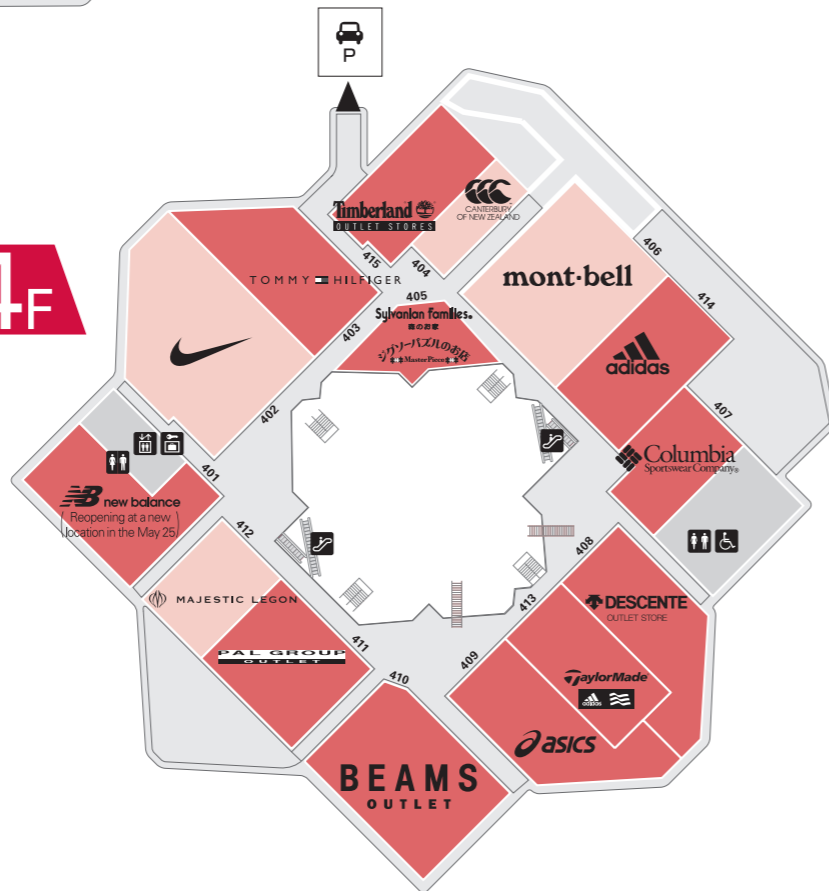

4F

- **Information Desk**
  综合服务台
  综合服務台
  종합안내소
- **Information Desk for Mitsui Outlet Park Card and Mitsui Shopping Park Card (Saison)**
  三井奥特莱斯购物城卡、三井购物公园卡 "Saison" 的服务台。
  MITSUI OUTLET PARK卡、三井購物園區卡 (Saison) 的服務台。
  미쓰이 아울렛 파크 카드, 미쓰이 쇼핑 파크 카드 (세zon) 안내 데스크.
- **Mitsui Shopping Park Point Card Post**
  三井購物公園積分卡申請受理處
  三井購物園區集點卡服務台
  미쓰이 쇼핑파크 포인트 카드 신청 접수 스폿
- **Lending of stroller**
  嬰兒車的出租
  유모차 대여
- **Lending of wheelchairs**
  輪椅的出租
  휠체어 대여
- **Our parking fee service**
  停車費服務的提供。
  停車費服務의 提供.
  주차 요금 서비스 실시.
- **Rest area & kids' garden**
  休閒 & 兒童花園
  휴식 & 어린이 정원
- **Multipurpose Restroom (Wheelchair accessible)**
  多功能洗手間 (優先洗手間)
  다목적 화장실 (장애인 우선 화장실)
- **Shuttle bus stop to Keihan Moriguchishi Station**
  京阪「守口市」站方向 免費班車乘車站
  京阪「守口市」站方向 免費班車乘車站
  계이한 "모리구치시"역행 무료 셔틀버스 승차장
- **Breast Feeding Room / Diaper Changing Table**
  哺乳室 / 尿布更換台
  哺乳室 / 尿布更換台
  수유실 또는 기저귀 교환대
- **Smoking booth**
  吸煙區
  흡연 부스
- **Alteration**
  尺寸修改
  尺寸修改 수리
- **Elevator**
  直行電梯
  엘리베이터
- **Restroom**
  洗手間
  화장실
- **Ostomate**
  造口患者用
  造口患者用
  인공항문사용자 대응
- **Coin Lockers**
  投幣式寄存櫃
  投幣式寄物櫃
  코인 로커
- **ATM**
- **Wireless LAN (Wi-Fi service)**
  無線網 (Wi-Fi服務)
  무선 LAN (Wi-Fi서비스)