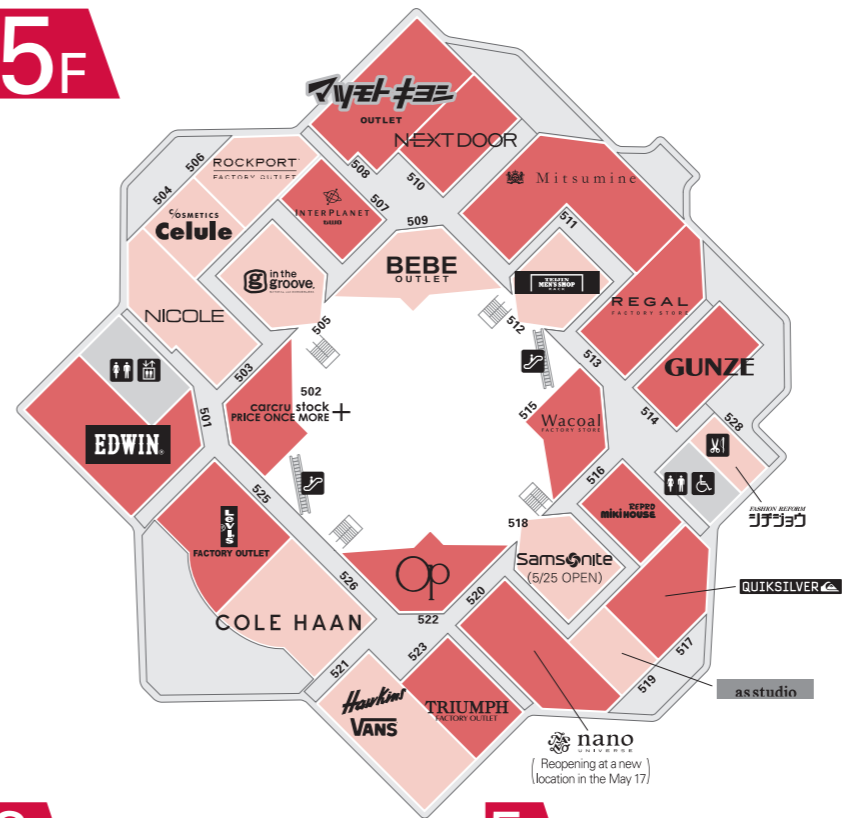

3F

Flower Gallery
Flower Gallery
花廊
플라워 갤러리

Flower Exhibition Section at the Osaka Tsurumi Regional Wholesale Flower Market
大阪鶴見地区花卉批发市场的花卉展位
大阪鶴見地区花卉批发市场的花卉展位
오사카 쓰루미 화훼지방도매시장의 꽃 전시 코너

*Days open to the public only. Hours: 11 a.m. to 5 p.m.
※普通開放日 時間 11:00~17:00
※普通開放日 時間 11:00~17:00
※일반방객입장 시간 11:00~17:00

5F

3F

3F Tax Free Shop 我们接受银联卡

Women's 女装 女裝 여성	318 AS KNOW AS outlet	320 WORLD OUTLET
Men's/Women's 男裝/女裝 男裝/女裝 남성/여성	322 URBAN RESEARCH warehouse	
Sports & Outdoors 运动用品&户外用品 體育用品&戶外用品 스포츠&아웃도어	315 UNDER ARMOUR FACTORY HOUSE	
Shoes & Bags 鞋&箱包 鞋類&袋類 신발&가방	321 COACH	303 GREGORY
	301 HUNTING WORLD	
Specialty Stores 小商品&杂货 小物&雜貨 잡화&생활용품	302 KYOCERA KITCHEN OUTLET ※5/25 OPEN	316 Utsuwa Market Tachikichi
	305 ZWILLING GROUP BRAND OUTLET	314 LEGO clickbrick
Fashion Goods 时装饰件 時裝飾件 패션용품	317 Fukuske Outlet	307 T.G.C. OUTLET
Watches & Accessories 手表&饰品 鐘錶&飾品 시계&액세서리	304 SEIKO OUTLET	