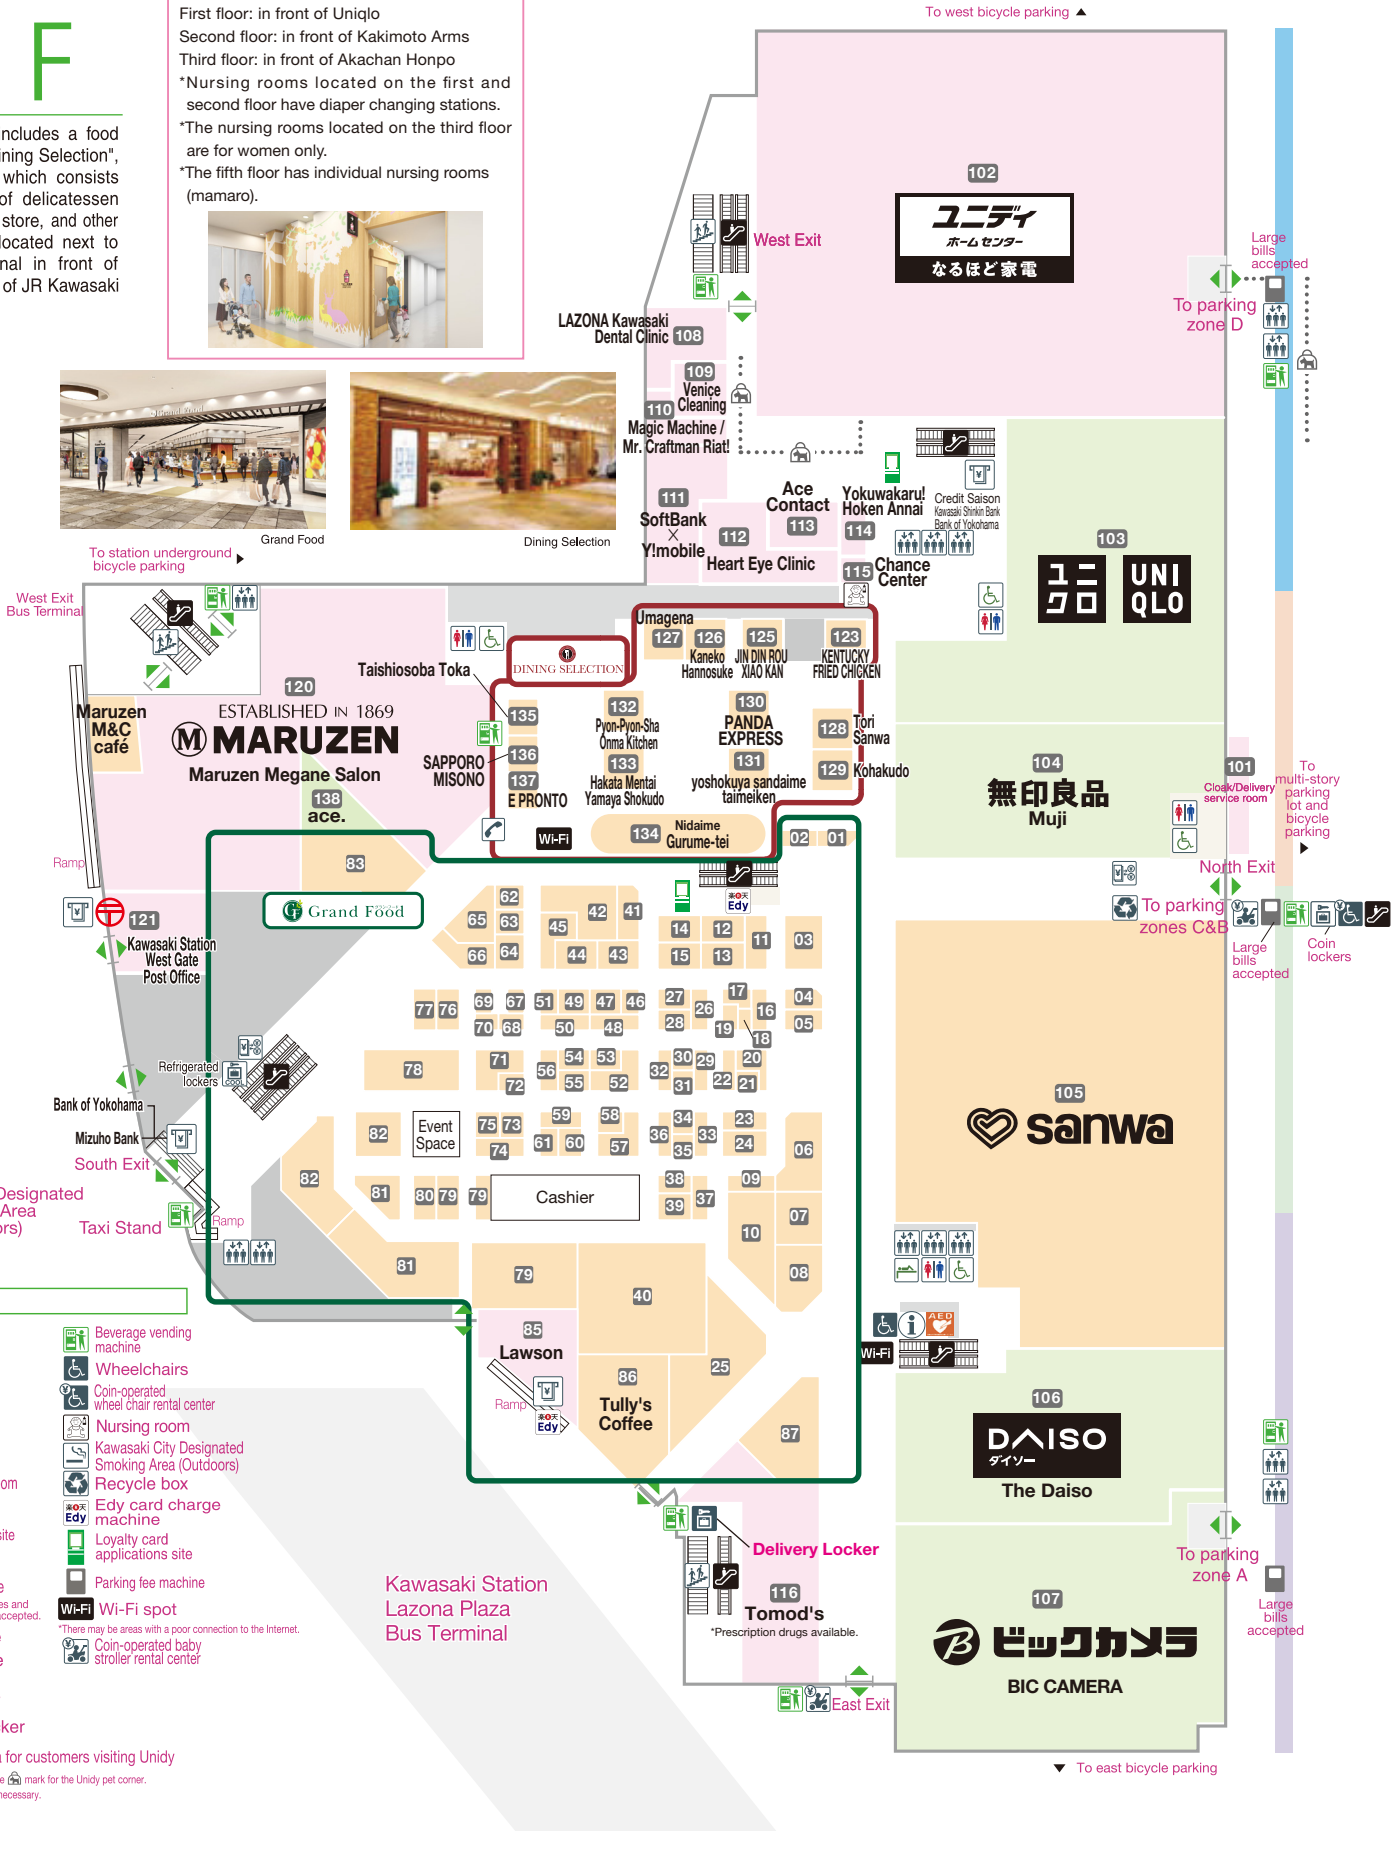

DAILY ENTERTAINMENT FLOOR

1 F

The 1st floor includes a food court called "Dining Selection", "Grand Food", which consists of a number of delicatessen shops, a book store, and other facilities. It is located next to the bus terminal in front of the West Gate of JR Kawasaki Station.

Nursing rooms

First floor: in front of Uniqlo
 Second floor: in front of Kakimoto Arms
 Third floor: in front of Akachan Honpo
 *Nursing rooms located on the first and second floor have diaper changing stations.
 *The nursing rooms located on the third floor are for women only.
 *The fifth floor has individual nursing rooms (mamaro).

Legend

- General information
- Elevator
- Escalator
- Stairway
- Restroom
- Accessible restroom
- Public seat
- AED installation site
- ATM
- Change machine
- Public phone
- Cold storage lockers
- Coin lockers
- Delivery Locker
- Pet-friendly area for customers visiting Unidy
- Post office
- Beverage vending machine
- Wheelchairs
- Coin-operated wheel chair rental center
- Nursing room
- Kawasaki City Designated Smoking Area (Outdoors)
- Recycle box
- Edy card charge machine
- Loyalty card applications site
- Parking fee machine
- Wi-Fi spot
- Coin-operated baby stroller rental center

View Card

View Card

View Card

3F

The 3rd floor includes a variety of shops specializing in fashion, interior & general merchandise, baby or character goods. There are also four coffee shops on the same floor.