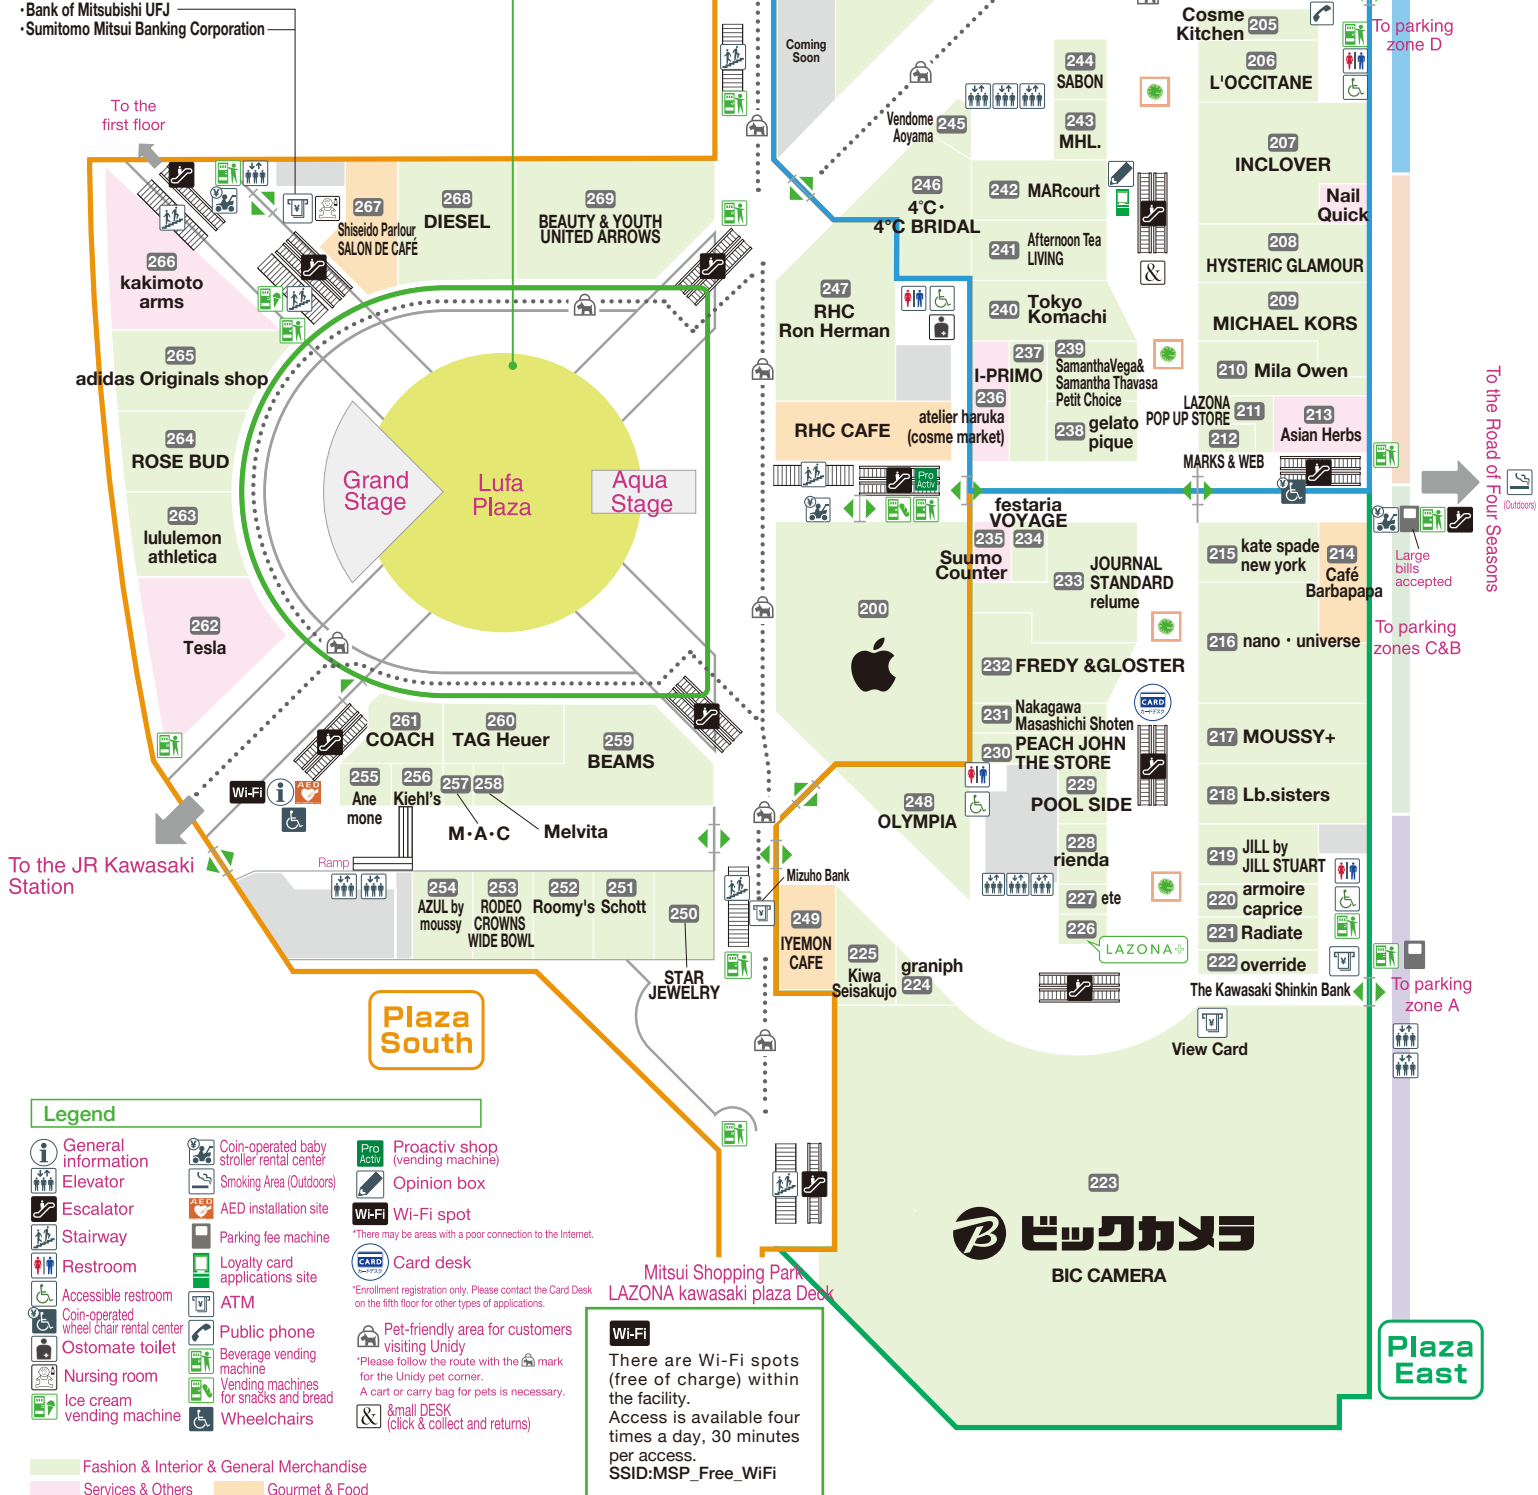

- Bank of Mitsubishi UFJ
- Sumitomo Mitsui Banking Corporation