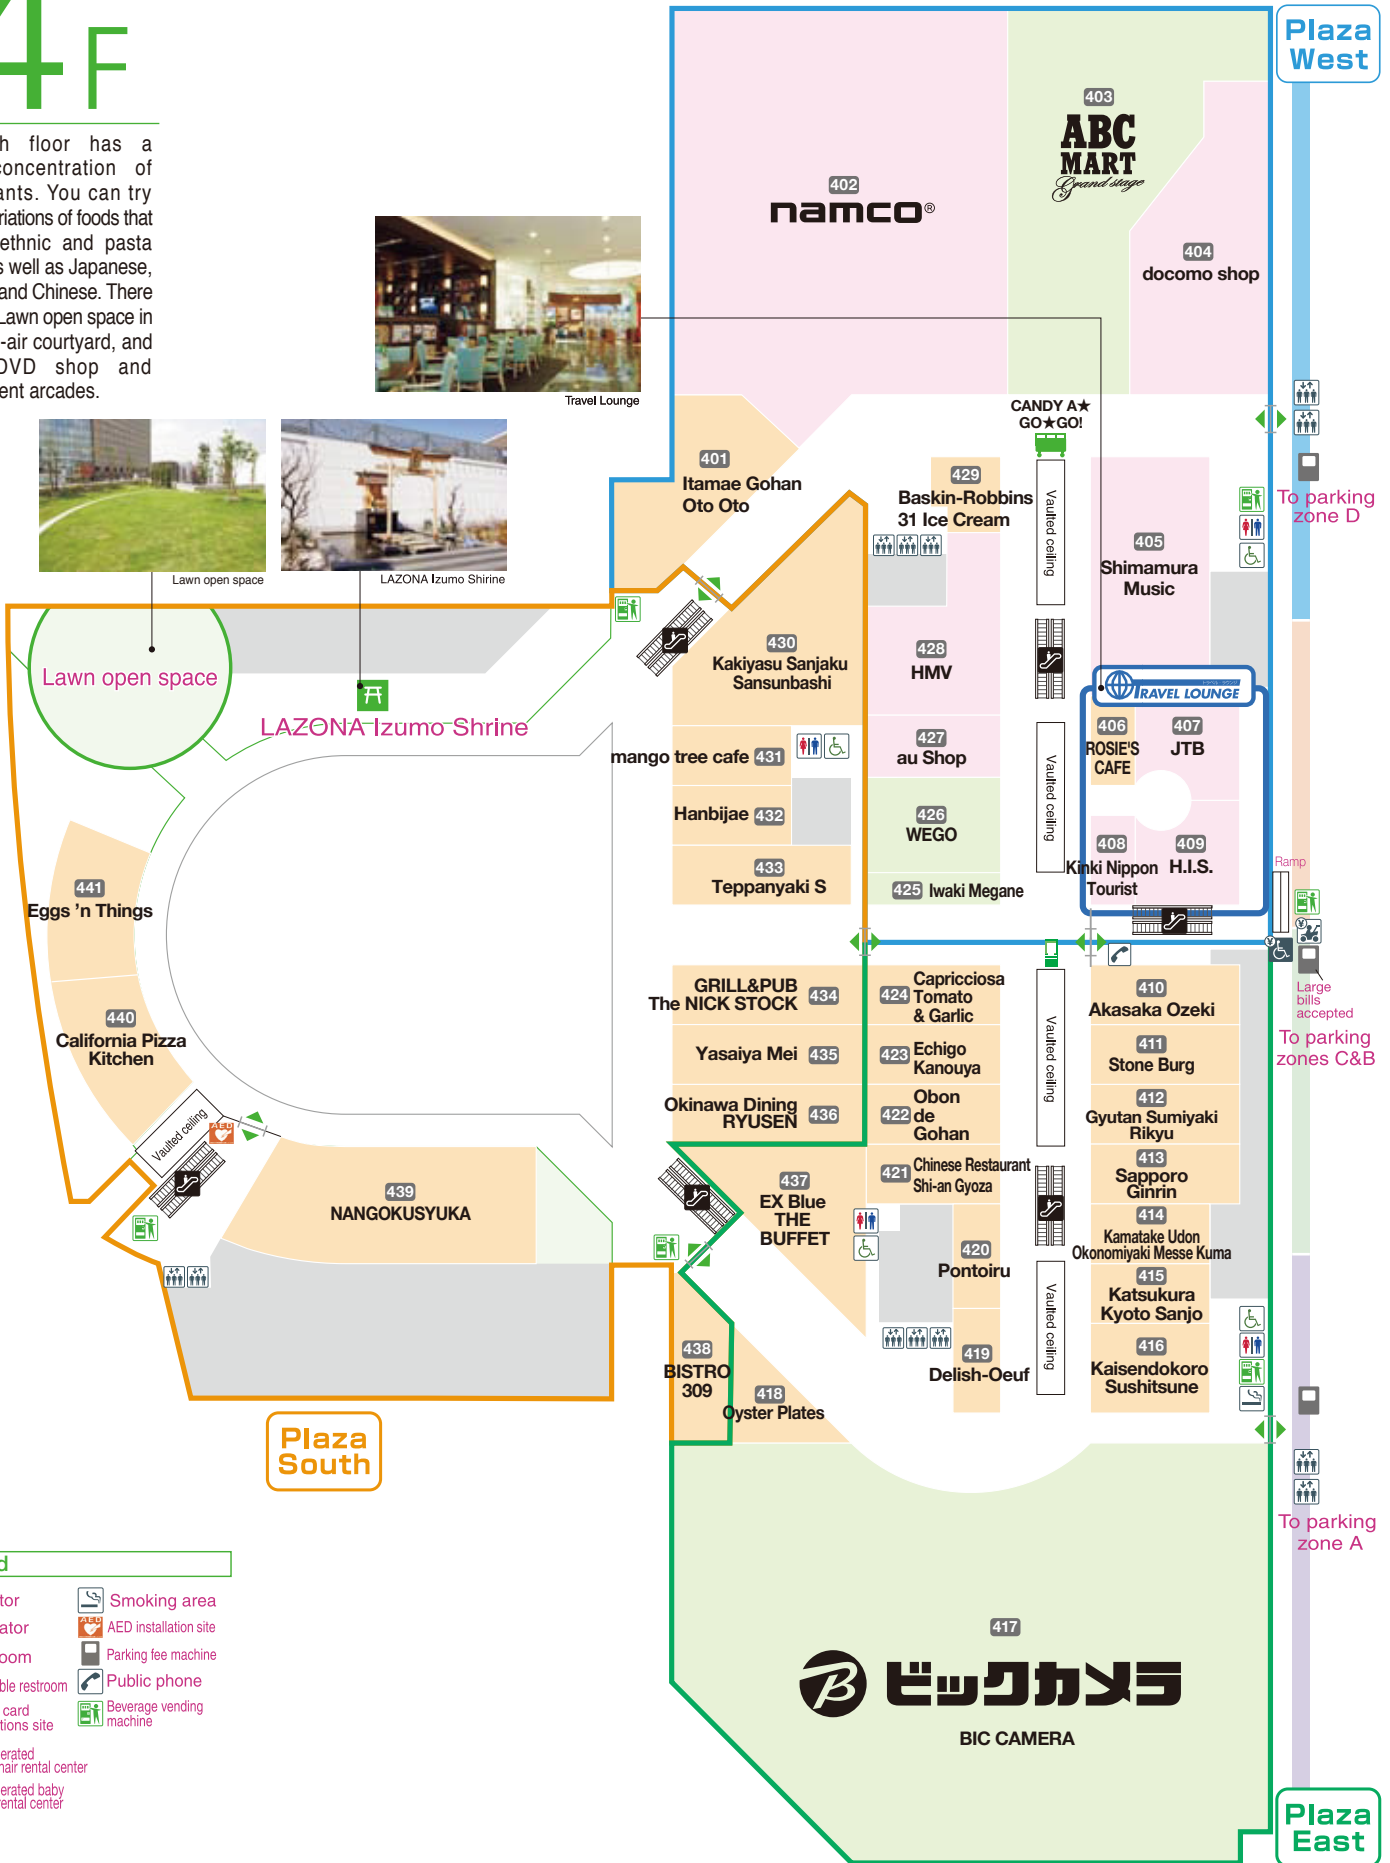

View Card

View Card

View Card

3F

The 3rd floor includes a variety of shops specializing in fashion, interior & general merchandise, baby or character goods. There are also four coffee shops on the same floor.

Fashion & Interior & General Merchandise
 Services & Others
 Gourmet & Food

4F

The 4th floor has a large concentration of restaurants. You can try ample variations of foods that include ethnic and pasta dishes as well as Japanese, Western and Chinese. There is also a Lawn open space in the open-air courtyard, and a CD/DVD shop and amusement arcades.

Travel Lounge

Lawn open space

LAZONA Izumo Shrine

Legend

- Elevator
- Escalator
- Restroom
- Accessible restroom
- Loyalty card applications site
- Coin-operated wheel chair rental center
- Coin-operated baby stroller rental center
- Smoking area
- AED installation site
- Parking fee machine
- Public phone
- Beverage vending machine

- Fashion & Interior & General Merchandise
- Services & Others
- Gourmet & Food

5F

The 5th floor includes a gym, a cinema complex, play ground for children, and other facilities.

Plaza West

Plaza East

Legend