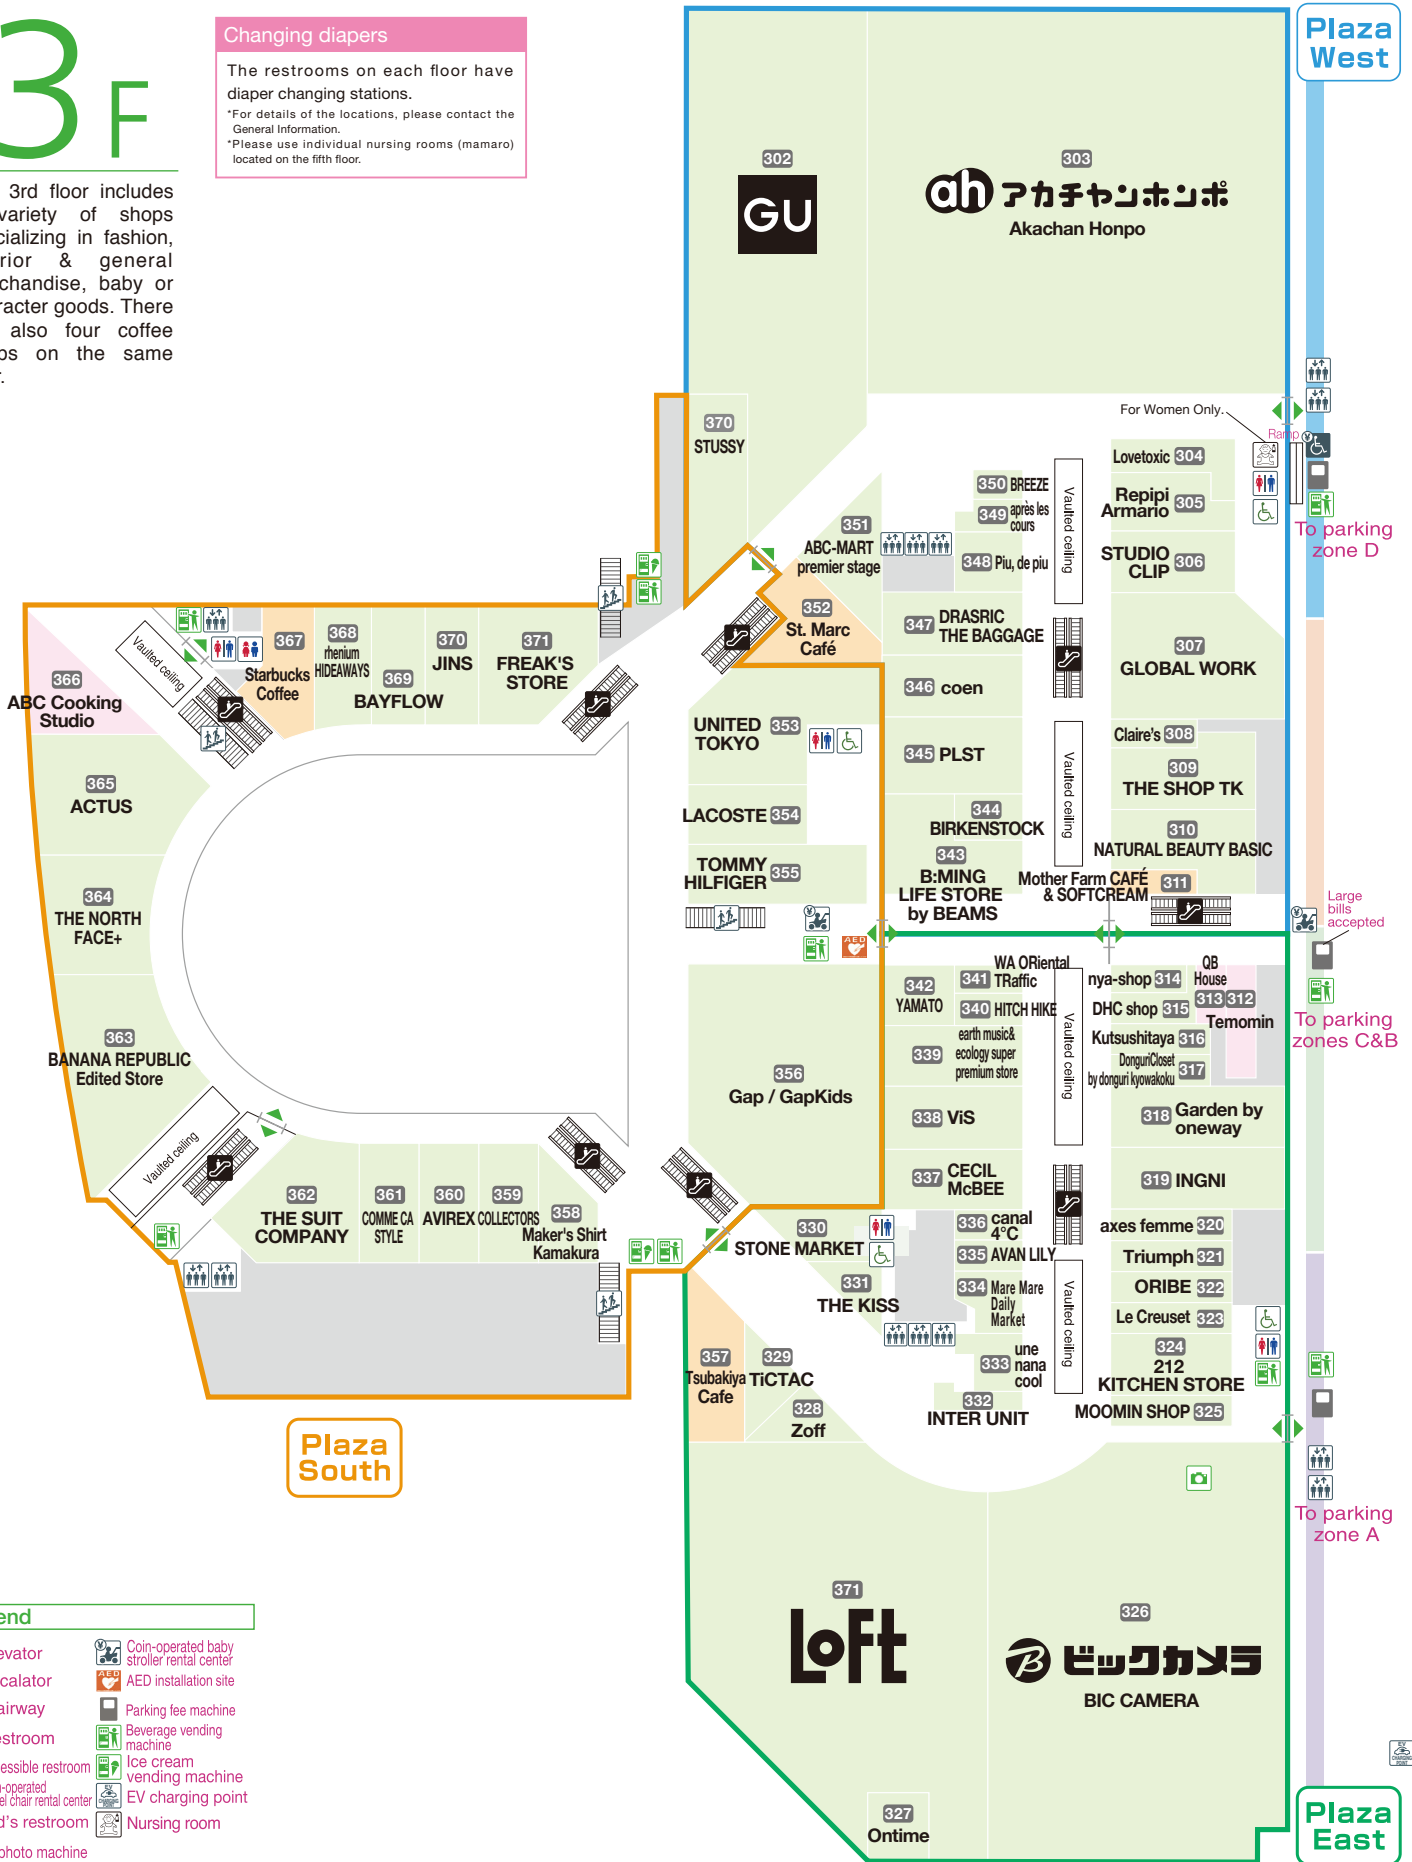

DAILY ENTERTAINMENT FLOOR

1 F

The 1st floor includes a food court called "Dining Selection", "Grand Food", which consists of a number of delicatessen shops, a book store, and other facilities. It is located next to the bus terminal in front of the West Gate of JR Kawasaki Station.

Mitsui Shopping Park LAZONA Kawasaki Plaza Desk

Plaza West

Plaza South

Plaza East

To the Road of Four Seasons (Outdoors)

To parking zone D

To parking zones C&B

To parking zone A

View Card

View Card

View Card

3F

The 3rd floor includes a variety of shops specializing in fashion, interior & general merchandise, baby or character goods. There are also four coffee shops on the same floor.

Fashion & Interior & General Merchandise
 Services & Others
 Gourmet & Food

4F

The 4th floor has a large concentration of restaurants. You can try ample variations of foods that include ethnic and pasta dishes as well as Japanese, Western and Chinese. There is also a Lawn open space in the open-air courtyard, and a CD/DVD shop and amusement arcades.