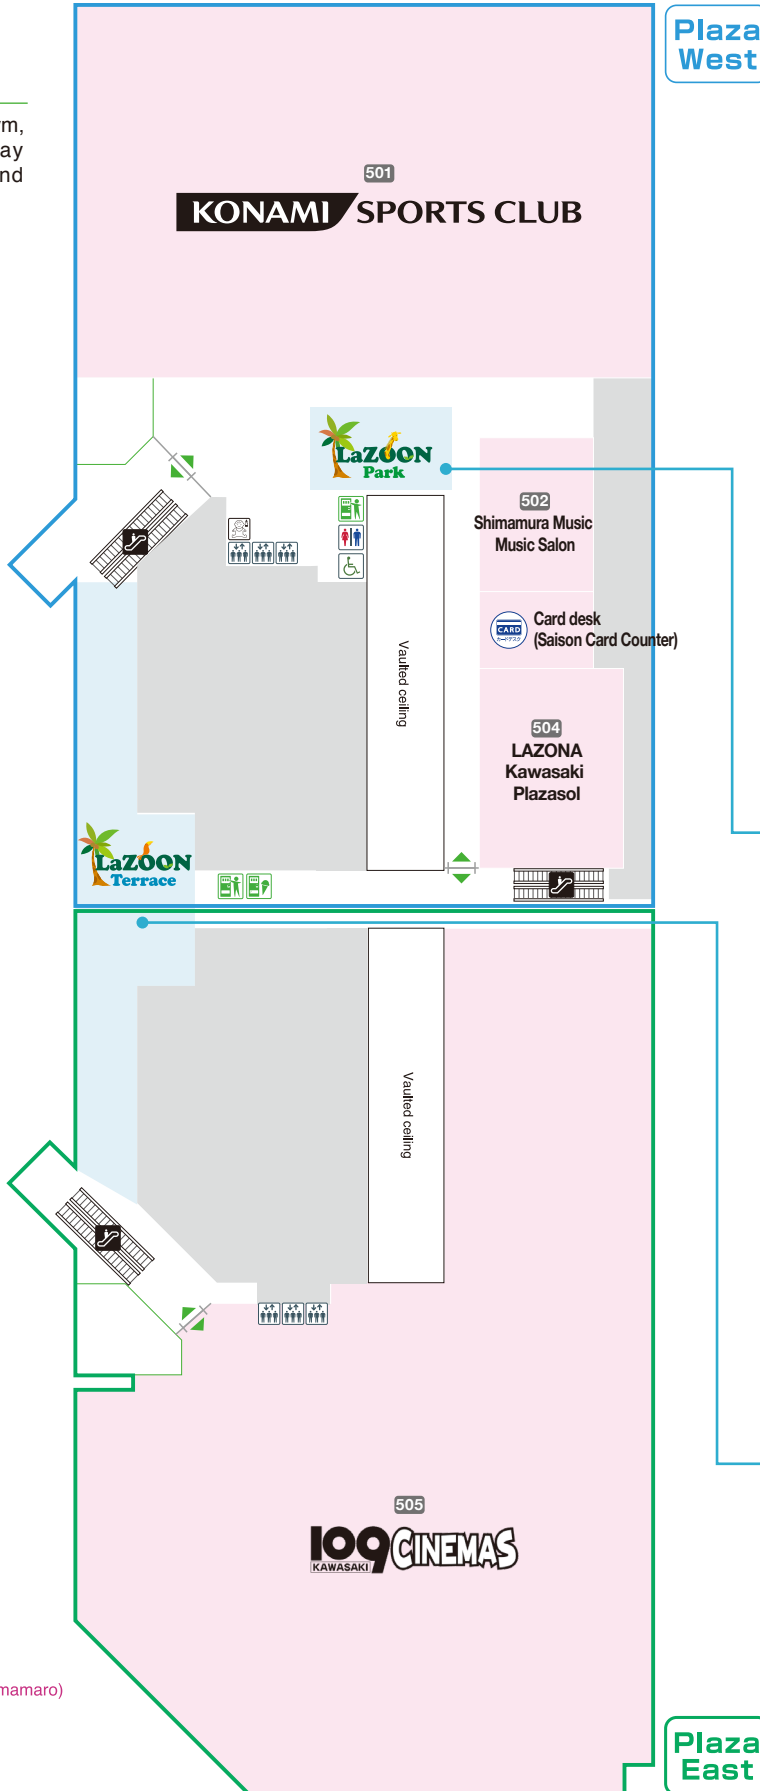

5F

The 5th floor includes a gym, a cinema complex, play ground for children, and other facilities.

Plaza West

Plaza East

Legend

- Elevator
- Escalator
- individual nursing rooms (mamaro)
- Accessible restroom
- Restroom
- Beverage vending machine
- Ice cream vending machine
- Card desk

Services & Others

5F

LaZOOON Park

Indoor space offering playgrounds according to child development.

LaZOOON Park has three zones where children of any age can play. Hai-Hai park, a play area for children age 0-18 months, is designed for parents to keep an eye on children in an area covered in cushions to ensure safety and security. Yomi-Yomi Park is for children younger than junior high school age and parents to communicate through picture-books reading. Kaki-Kaki Park is also designed for children younger than junior high school age, where children and parents can play together by drawing pictures on a large blackboard on the wall.

5F

LaZOOON Terrace

Fun times for children, happy times for adults.

LaZOOON Terrace has a dining area on the terrace where parents can rest and dine while the children play. It is covered with artificial grass for children to run around safely. From the tree-house playground equipment and the wall art with hidden animals to event space that holds seasonal events, LaZooon Terrace is filled with fun ideas to entertain children.