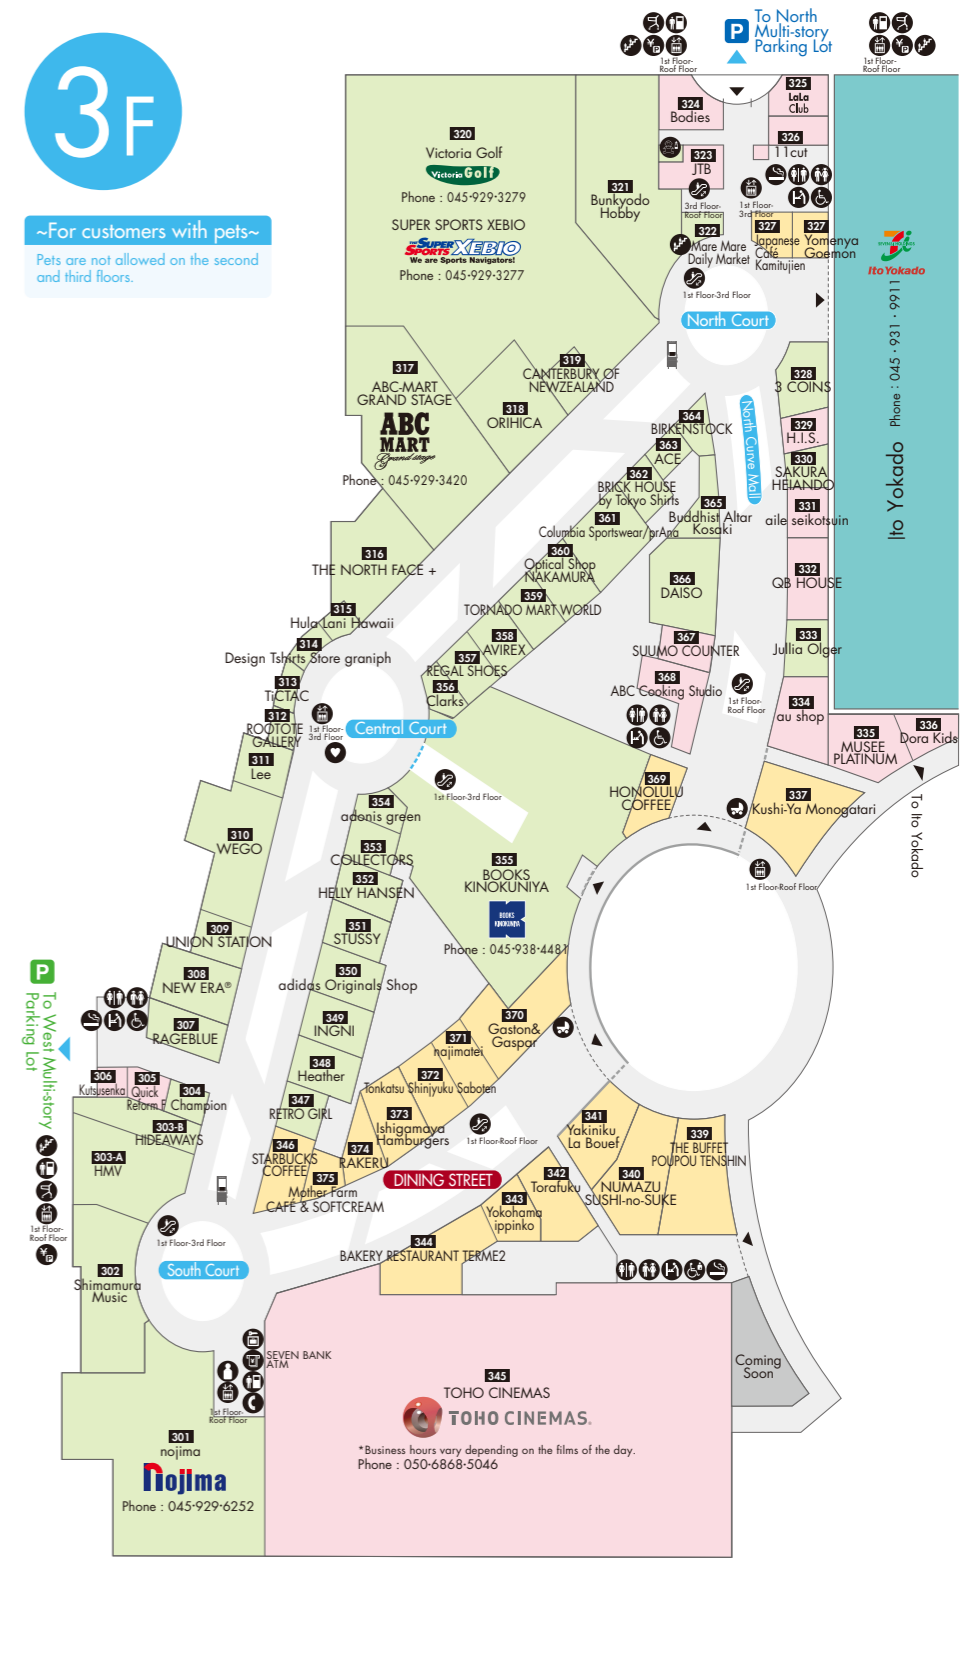

3F

~For customers with pets~

Pets are not allowed on the second and third floors.

Fashion/Interior/Living	Information Center	Stairs	Cigarette Vending Machine	Baggage lockers (Charges apply)	Restrooms	Universal Restroom/Ostomate	Day-Care Center
Cafés & Restaurants/Gourmet & Daily Foods	Loyalty Program Services	Shuttle Bus Stop	Carillon	Phones	Children's Restrooms (Boys toilet, Training toilet seat)	Nursing Room	Edy Charging Machine
Services/Culture/Others	Elevator	Taxi Service	Parking payment machine	AED (Automated External Defibrillator)	Baby Changing Station	Coin-Operated Strollers	Coin Photo Machine
	Escalator	Vending Machine	Mailbox	Smoking Area	Universal Restroom	Powder Room	ATM
							Change Machine (paper money only) *Coins are not accepted.
							Touch Screen Terminal
							Cart return location
							&mall DESK (click & collect and returns) (Hours of the Central Court: 10:00 a.m. to 6:30 p.m.) *There are some times when the service is unavailable.
							Free Wi-Fi *To connect, register your email address during initial sign-up. Wi-Fi access is offered for 30 minutes up to four times per day. *Please note that poor signal quality and busy network traffic may make it difficult to establish a Wi-Fi connection at times.