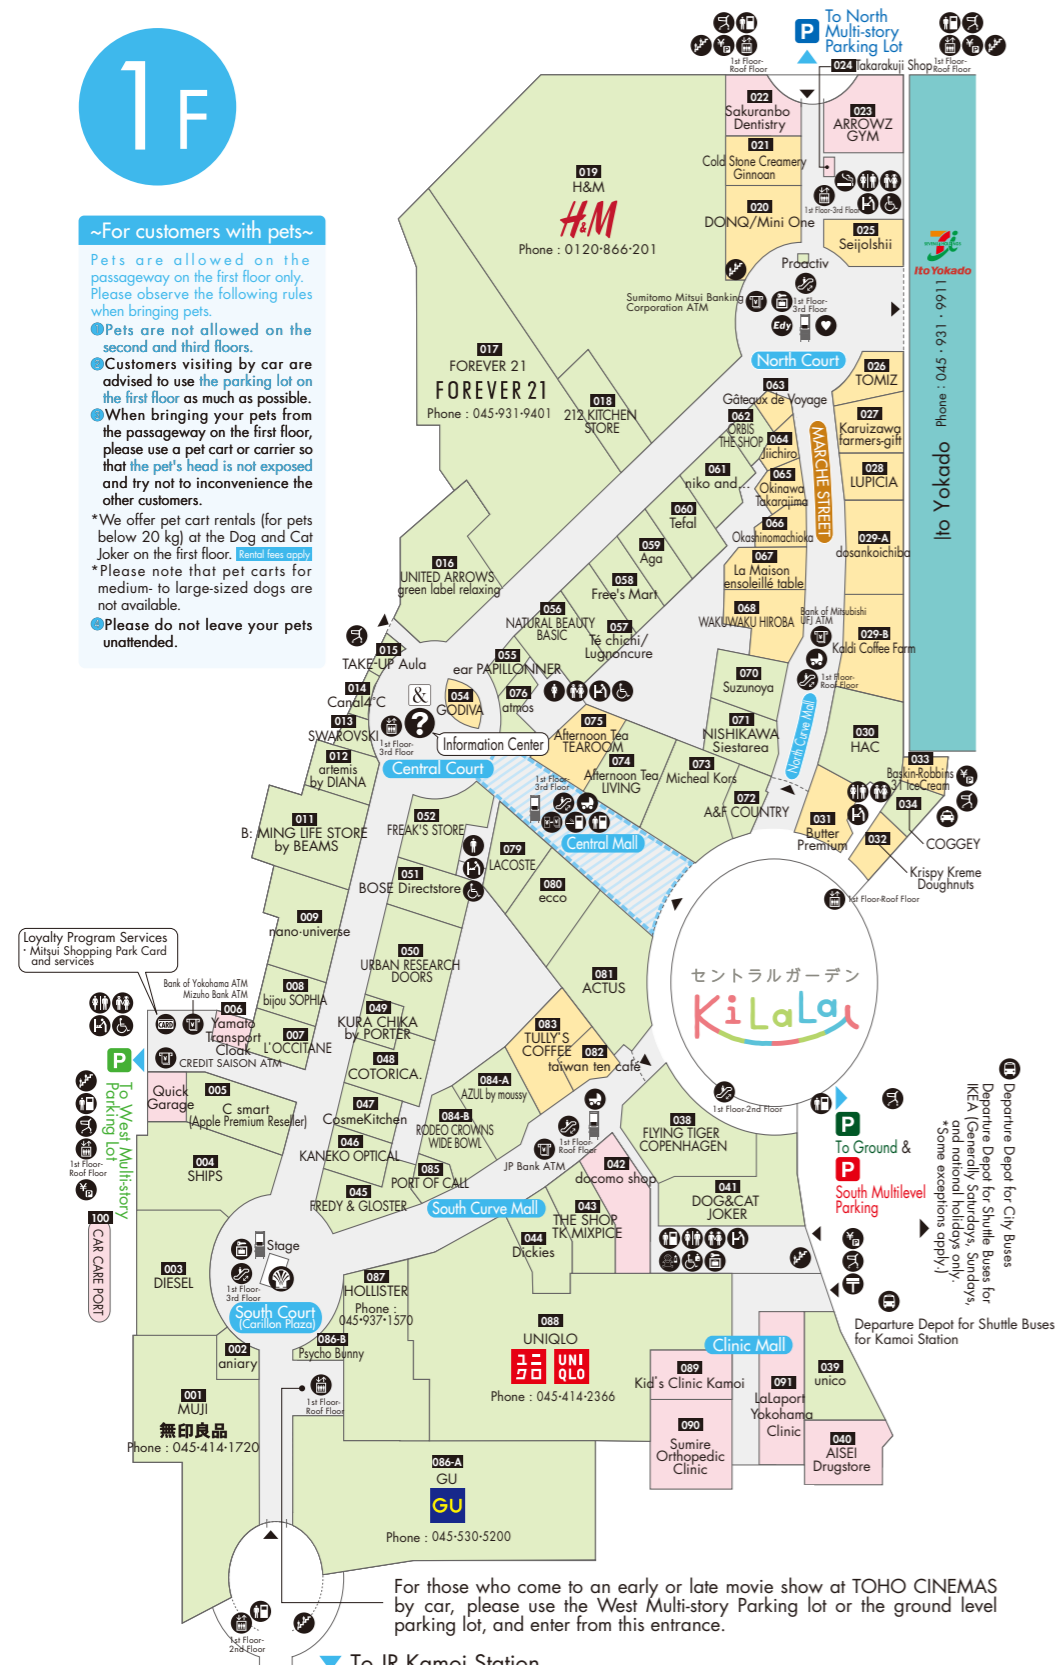

1F

~For customers with pets~

Pets are allowed on the first floor only. Please observe the following rules when bringing pets.

- Pets are not allowed on the second and third floors.
- Customers visiting by car are advised to use the parking lot on the first floor as much as possible.
- When bringing your pets from the passageway on the first floor, please use a pet cart or carrier so that the pet's head is not exposed and try not to inconvenience the other customers.
- * We offer pet cart rentals (for pets below 20 kg) at the Dog and Cat Joker on the first floor. *Rental fees apply.*
- * Please note that pet carts for medium- to large-sized dogs are not available.
- Please do not leave your pets unattended.

For those who come to an early or late movie show at TOHO CINEMAS by car, please use the West Multi-story Parking lot or the ground level parking lot, and enter from this entrance.

2F

~For customers with pets~