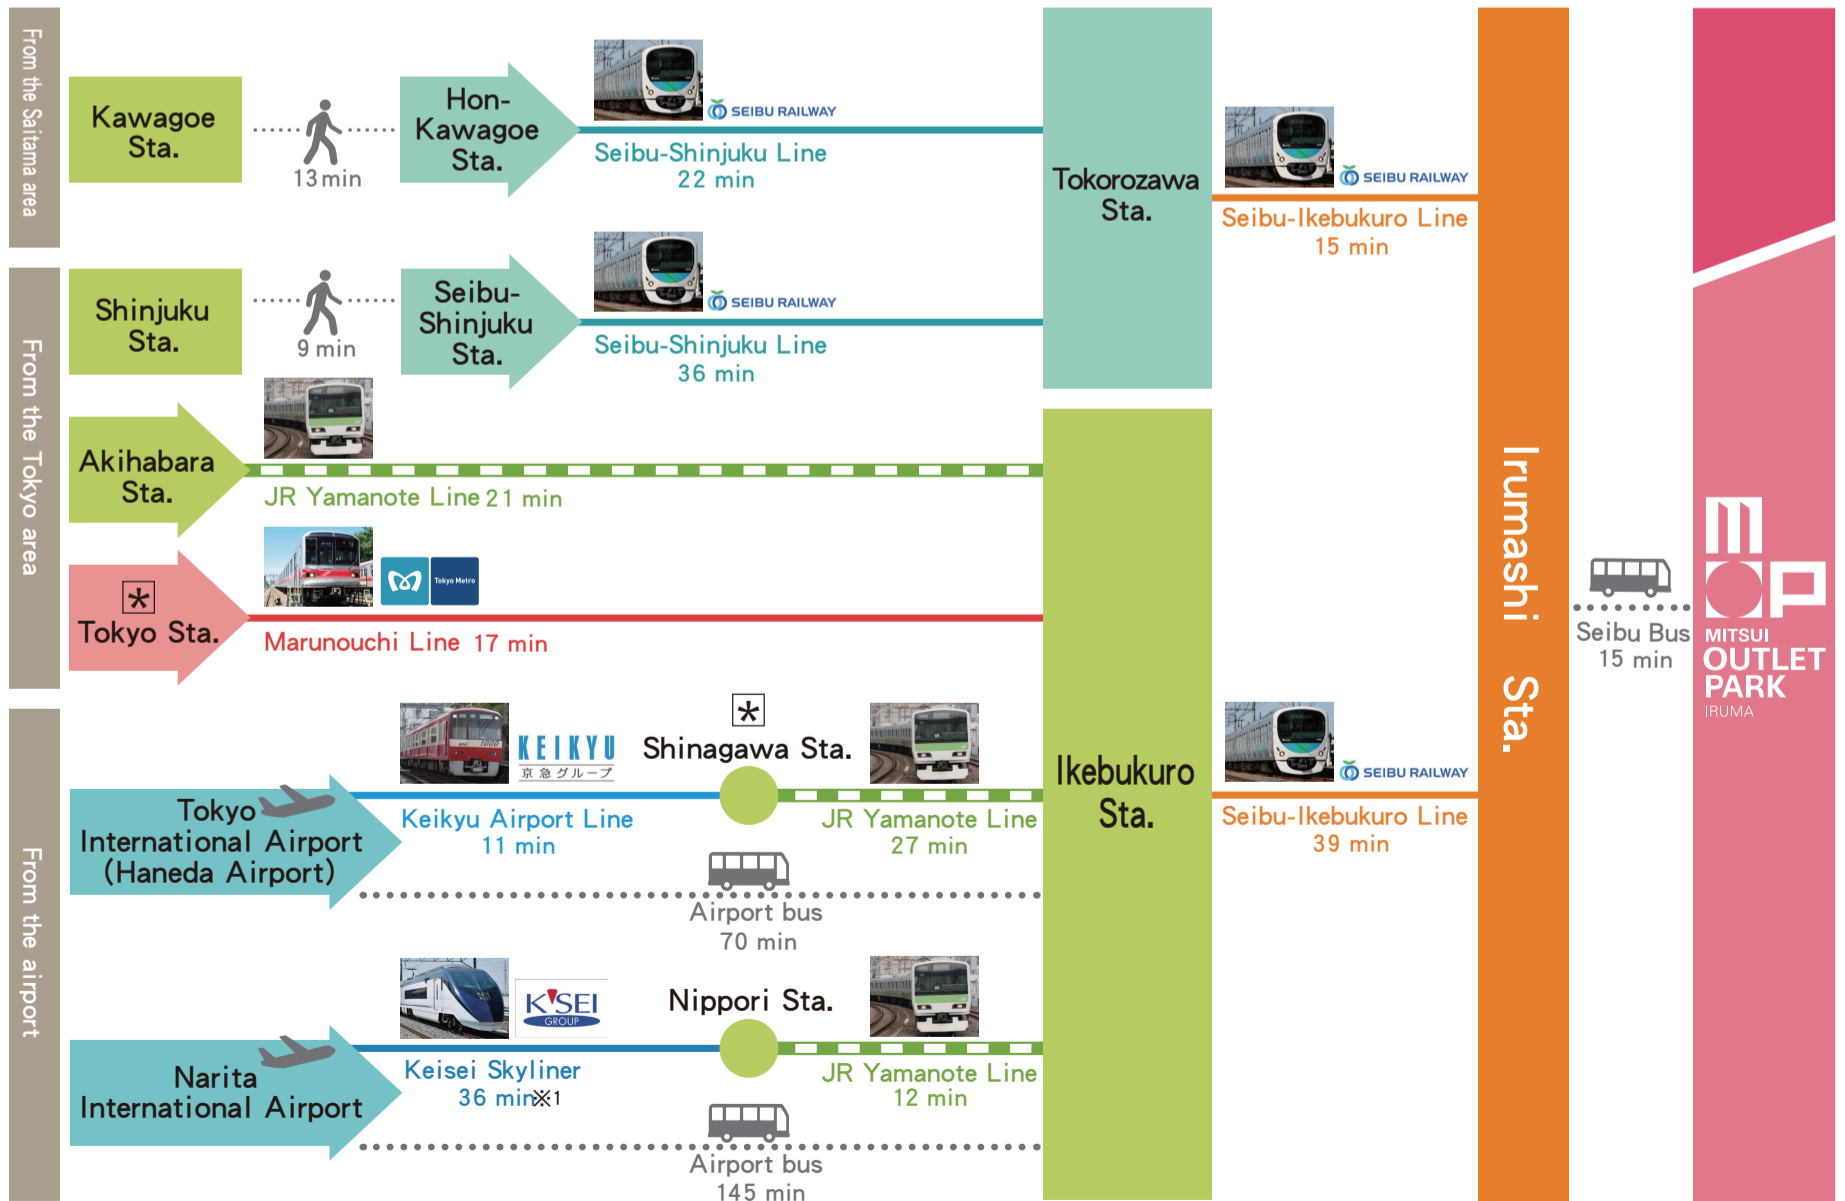

Access

〒358-8515 埼玉県入間市宮寺 3169-1

Google Map >

※1 The shortest times required for transportation between Airport Terminal 2 Station and Nippori Station.
 ※ Times shown above are the shortest times required for transportation. ※ The time may vary depending on the line, service, or route used.
 ※ Shinkansen stations